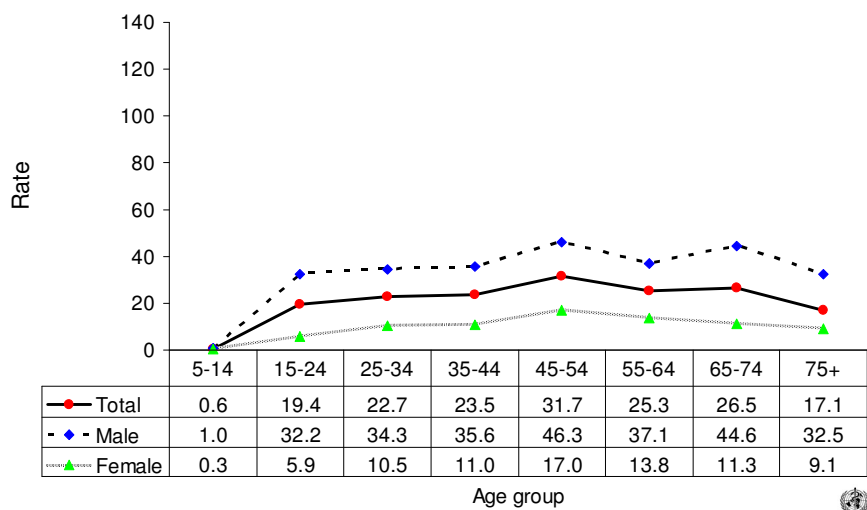

Suicide rates (per 100,000), by gender, Finland, 1950-2006.

Suicide rates (per 100,000), by gender and age, Finland, 2006.

Number of suicides by age group and gender. FINLAND, 2006.

Age (years)	5-14	15-24	25-34	35-44	45-54	55-64	65-74	75+	All
Males	3	108	113	130	179	132	93	44	802
Females	1	19	33	39	65	50	28	24	259
Total	4	127	146	169	244	182	121	68	1061