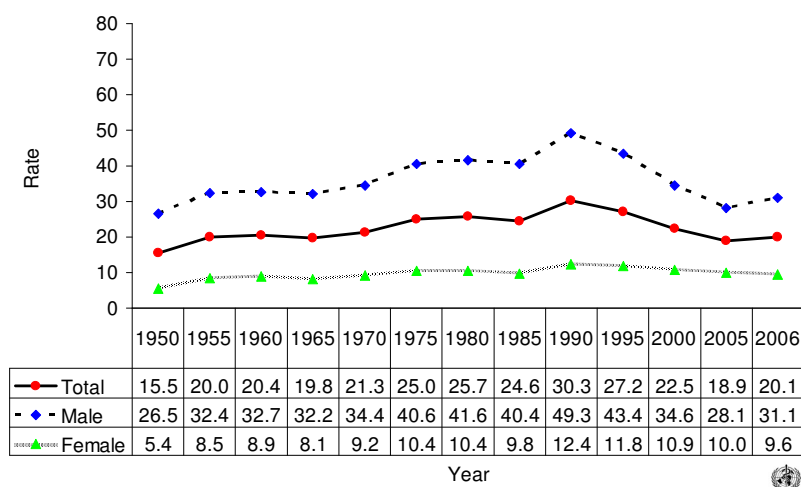

Suicide rates (per 100,000), by gender, Finland, 1950-2006.

Suicide rates (per 100,000), by gender and age, Finland, 2006.

Number of suicides by age group and gender. FINLAND, 2006.

Age (years)	5-14	15-24	25-34	35-44	45-54	55-64	65-74	75+	All
Males	3	108	113	130	179	132	93	44	802
Females	1	19	33	39	65	50	28	24	259
Total	4	127	146	169	244	182	121	68	1061